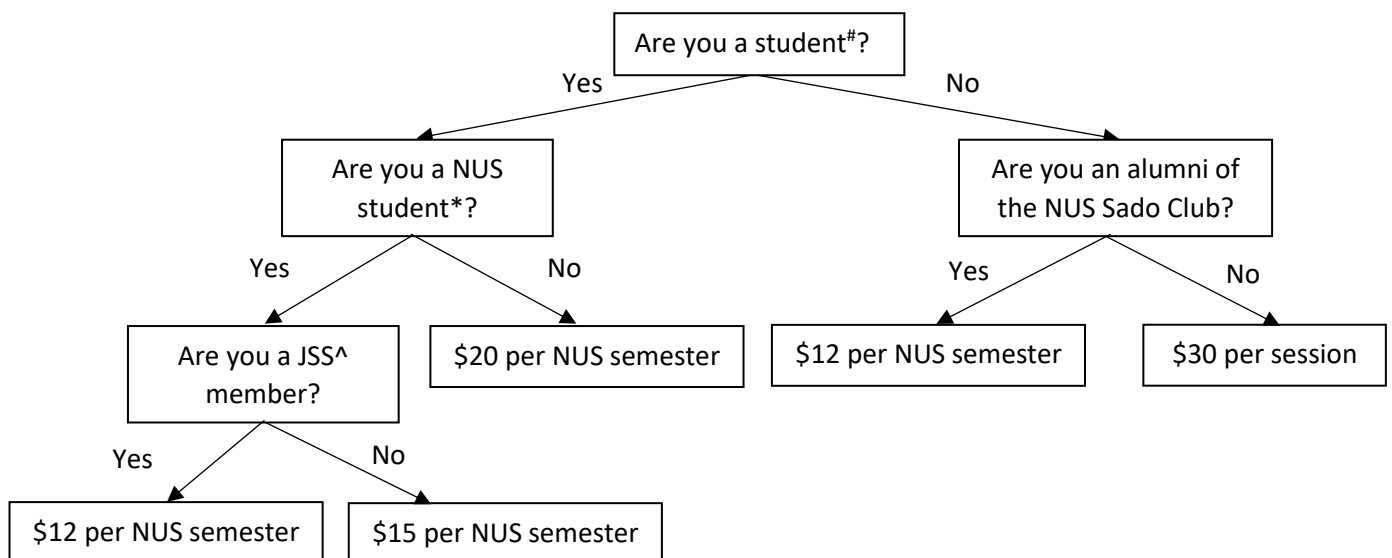

NUS Sado Club
シンガポール国立大学茶道部

Membership Fee

Individuals interested in learning Japanese Tea Ceremony under the Enshu Tea School are welcome to join our club as members. Members would be able to join the weekly practices on weekdays and the weekend practices that occur twice a month. Practice dates and timings are regularly updated on our Facebook Page. Interested individuals can refer to the flowchart on below to determine their membership fees.

Refers to full-time students

* Includes Yale-NUS students and students taking a Masters degree in NUS

^ JSS refers to the Japanese Studies Society in NUS.

Please note that the above membership fees do not apply to individuals who have joined the tea ceremonies as guests and have not learnt or practiced Japanese tea ceremony with the club. If there are any queries, please contact us through our Facebook Page or our website at